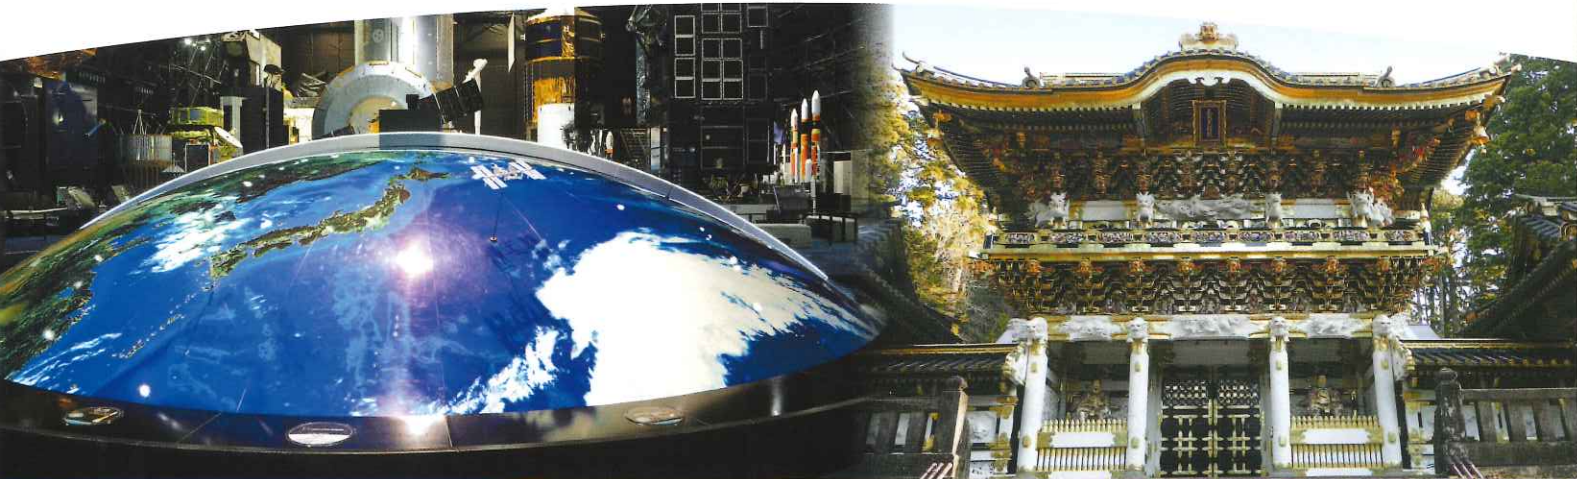

Let's enjoy learning
with cultural exchange!

Ibaraki Prefecture
Tochigi Prefecture

Educational Travel Program to Japan

Contents	Ibaraki Prefecture	Tochigi Prefecture
Farming / Agricultural Experience	Okukuji Cha-no-Sato Park Matcha and Sencha Experiences, Tea Picking, Tea Ceremony, Konnyaku Making Experience http://www.town.daigo.ibaraki.jp/page/page000021.html	Iwafune Fruit Park Fruit Picking Experience http://iwafune-ichigo.jp/
	Organic Farm & Restaurant Morifarm Rice Plants and Harvest Workshop http://www.morifarm.co.jp/	Four Seasons Bamboo Farm WAKAYAMA FARM Inc. Bamboo Forest Walking, Illumination During Night, Bamboo Hunting, Chestnut Picking, etc. http://www.wakayamafarm.com/
	Takahara Nature School Making Soba Noodles Workshop, Konnyaku, etc. http://www.takahara-shizenjyuku.com/	Ose Kanko Yana Fishing Experience, Playing in the Water http://www.acity2001.co.jp/yana/
Factory Tours	Yakult Honsha Co., Ltd. Ibaraki Factory Dairy and Lactic Fermenting Beverage Factory Tour https://ibarakiyakult.resv.jp/	Taishi Food Inc. Nikko Factory Tofu Making Workshop, Tofu / Yuba Factory Tour, etc. http://www.taishi-food.co.jp/?pg=14345258898695
	Meiji Naruhodo Factory Moriya Yogurt Factory Tour / Milking Experience with Cow Model https://www.meiji.co.jp/learned/factory/moriya/	Okashinoshiro Nasu Heartland Confectionery Factory Tour https://www.okashinoshiro.co.jp/factory/
	Kanefuku Mental Park Mentaiko Factory / Mentaiko Gallery Tour https://mental-park.com/park/ooarai/	Nikko Yuba Manufacturing Co., Ltd. Nikko Factory Yuba Making Experience / Tasting http://www.nikkoyuba.net
	Takano Foods Natto Museum Natto (fermented soybeans) Museum Tour http://www.takanofoods.co.jp/fun/museum/	Kagome Co., Ltd. Nasu Plant Vegetable Juice Factory Tour http://www.kagome.co.jp/statement/syokuiku/love/factory/apply/index.html
	SOMAY-Q TECHNOLOGY SOMAY-Q Company Tour / Workshop http://www.somayq.com/english/	
Culture and Research-Related Facilities	TSUKUBA EXPO CENTER Planetarium / Science Class / Science Show http://www.expocenter.or.jp/	Nakagawa Aquatic Park Workshop, Event http://tnap.jp/
	Tsukuba Agriculture Research Hall Exhibits of Researches on Agriculture, Forestry and Fisheries http://www.naro.affrc.go.jp/tarh/	Tochigi science museum Science Class/Planetarium http://www.tsm.utsunomiya.tochigi.jp/
	Geological Museum Exhibits of Geology, Minerals and Fossils https://www.gsj.jp/Muse/	
Cultural Experience	Machikura Ai Tea, Product, Indigo Dyeing Workshop http://www.ishioka-kankou.com/page/page000008.html	Mooka Momen Hall Weaving / Dyeing Workshop https://www.tochigiji.or.jp/spot/6672/
	Suzuki Mohei Shoten Co., Ltd. Lantern Shop Tour (product only) http://www.suzumo.com/	Mamadahimo Braiding Workshop http://www8.plala.or.jp/mmdh
	Ibaraki Prefecture Traditional Crafts Ishioka Fuchu Sugizaiku Wood Craft Making Class https://isiokayakisugi.jimdo.com/	Washi no Sato (Fukuda paper mill) Paper-making Workshop http://www.fukudawashi.co.jp/
	Bando City Tourism & Community Center Shuroku Wood Craft Making Class http://shuroku.com/	Ashikaga Orimono Densyokan Silk Corsage Making Workshop, Exhibition of Ashikaga Fabric https://orimono-densyokan.com
		"Wood Hometown" Traditional Industrial Arts Building Wood Craft Making Class, Sculpture Stand, Exhibition of Kanuma's Traditional Crafts https://www.tochigiji.or.jp/spot/6290/
Others	IBARAKI GREEN TOURISM Counters of 6 municipalities of Northern Ibaraki Prefecture for Educational Travel, etc. / Minpaku (private accommodation) / Agricultural Workshop, etc. http://www.kanko-hitachiota.com/page/dir000663.html	EDO WONDERLAND A theme park where you can experience the Edo period http://edowonderland.net/en/
	Farmhouse Minami Self-cooking Accommodation https://peraichi.com/landing_pages/view/farminnminami	Nasu Animal Kingdom Zoo, Environmental Education Program https://www.nasu-oukoku.com/contents/english2015.html
		Nasu Heisei-no-mori Forest Field Center Nature Experience Program http://www.nasuheiseinomori.go.jp/en/